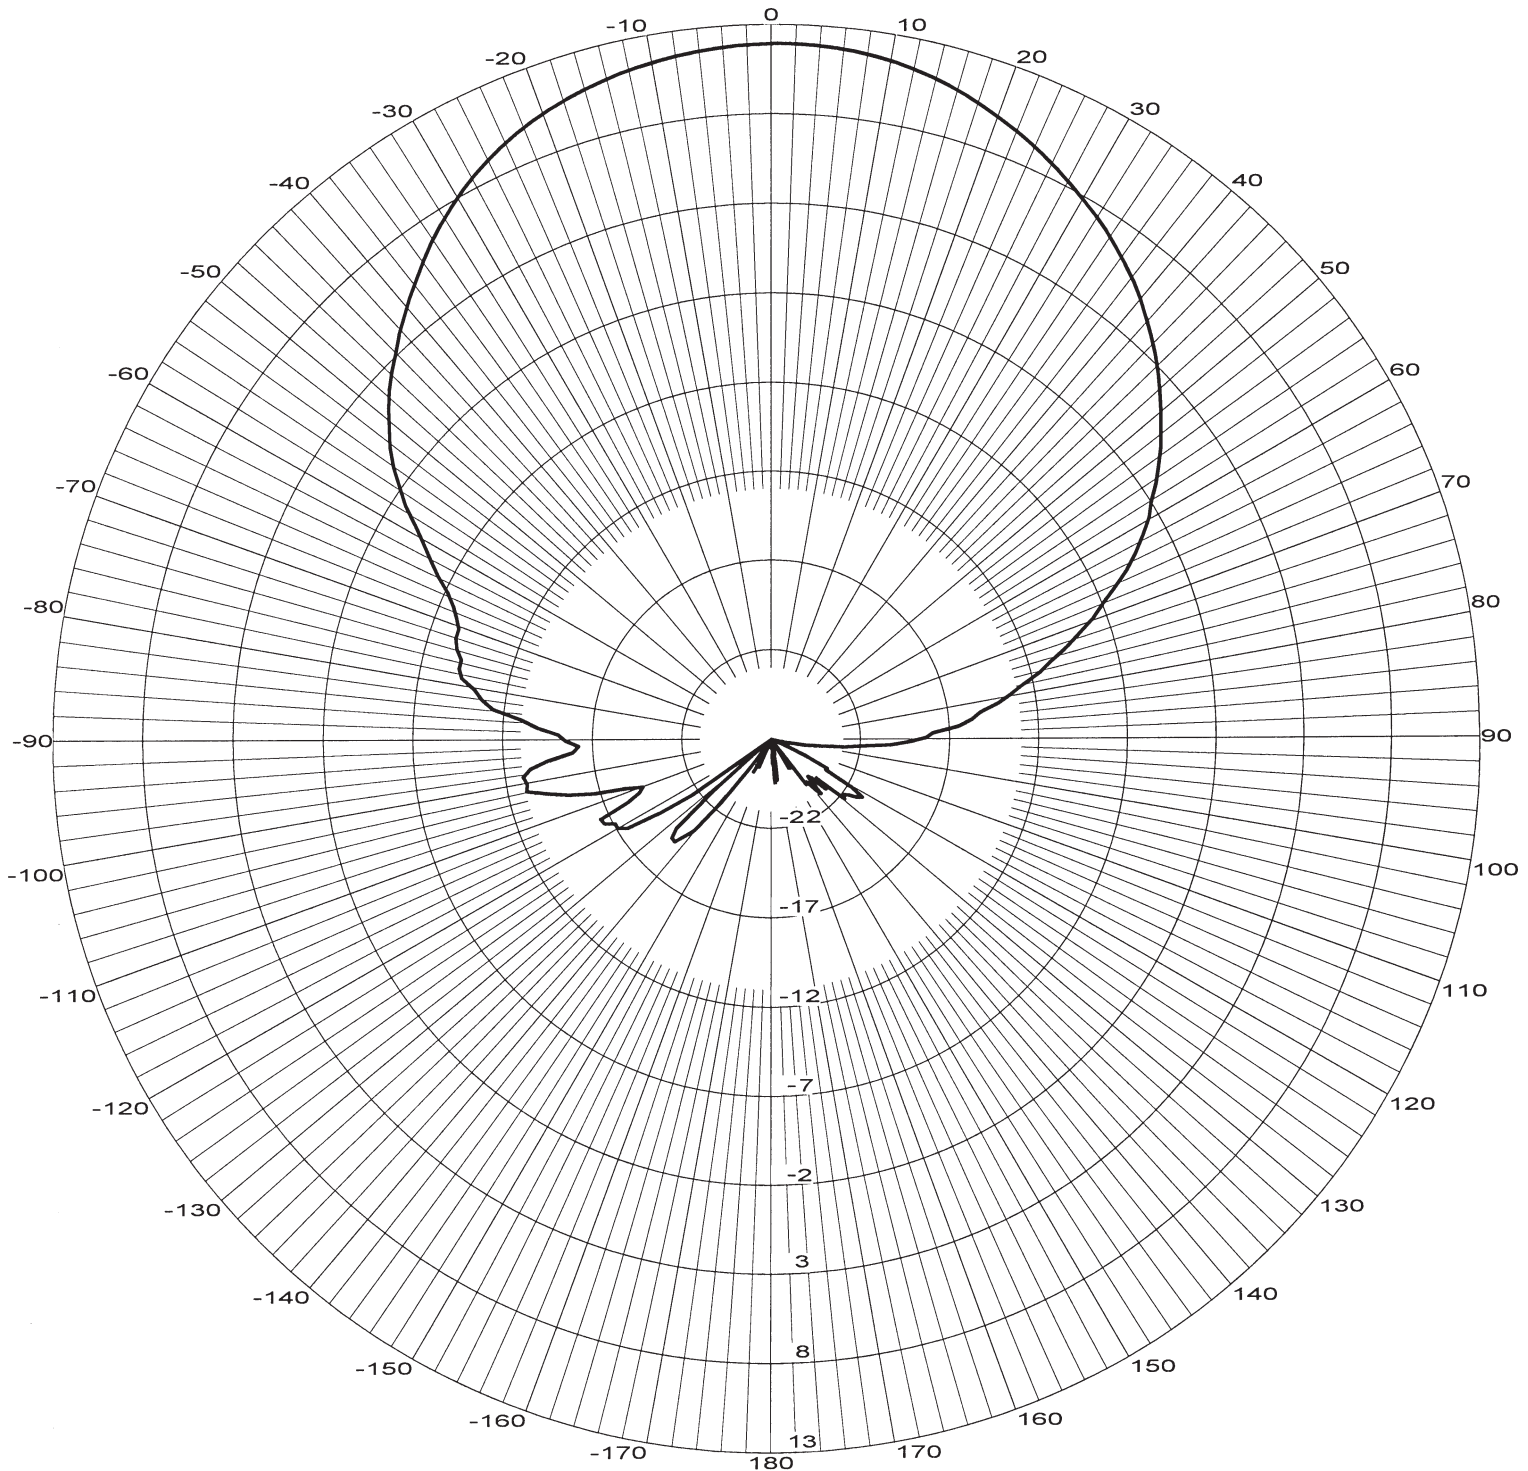

SACP 8x5510

Frequency:	1970 MHz Right
Plane:	H-Plane
Gain:	dBi

Frequency: **1970 MHz Left**
Plane: **H-Plane**
Gain: **dBi**

SACP 8x5510

Frequency:	1970 MHz
Plane:	V-Plane
Gain:	dBi