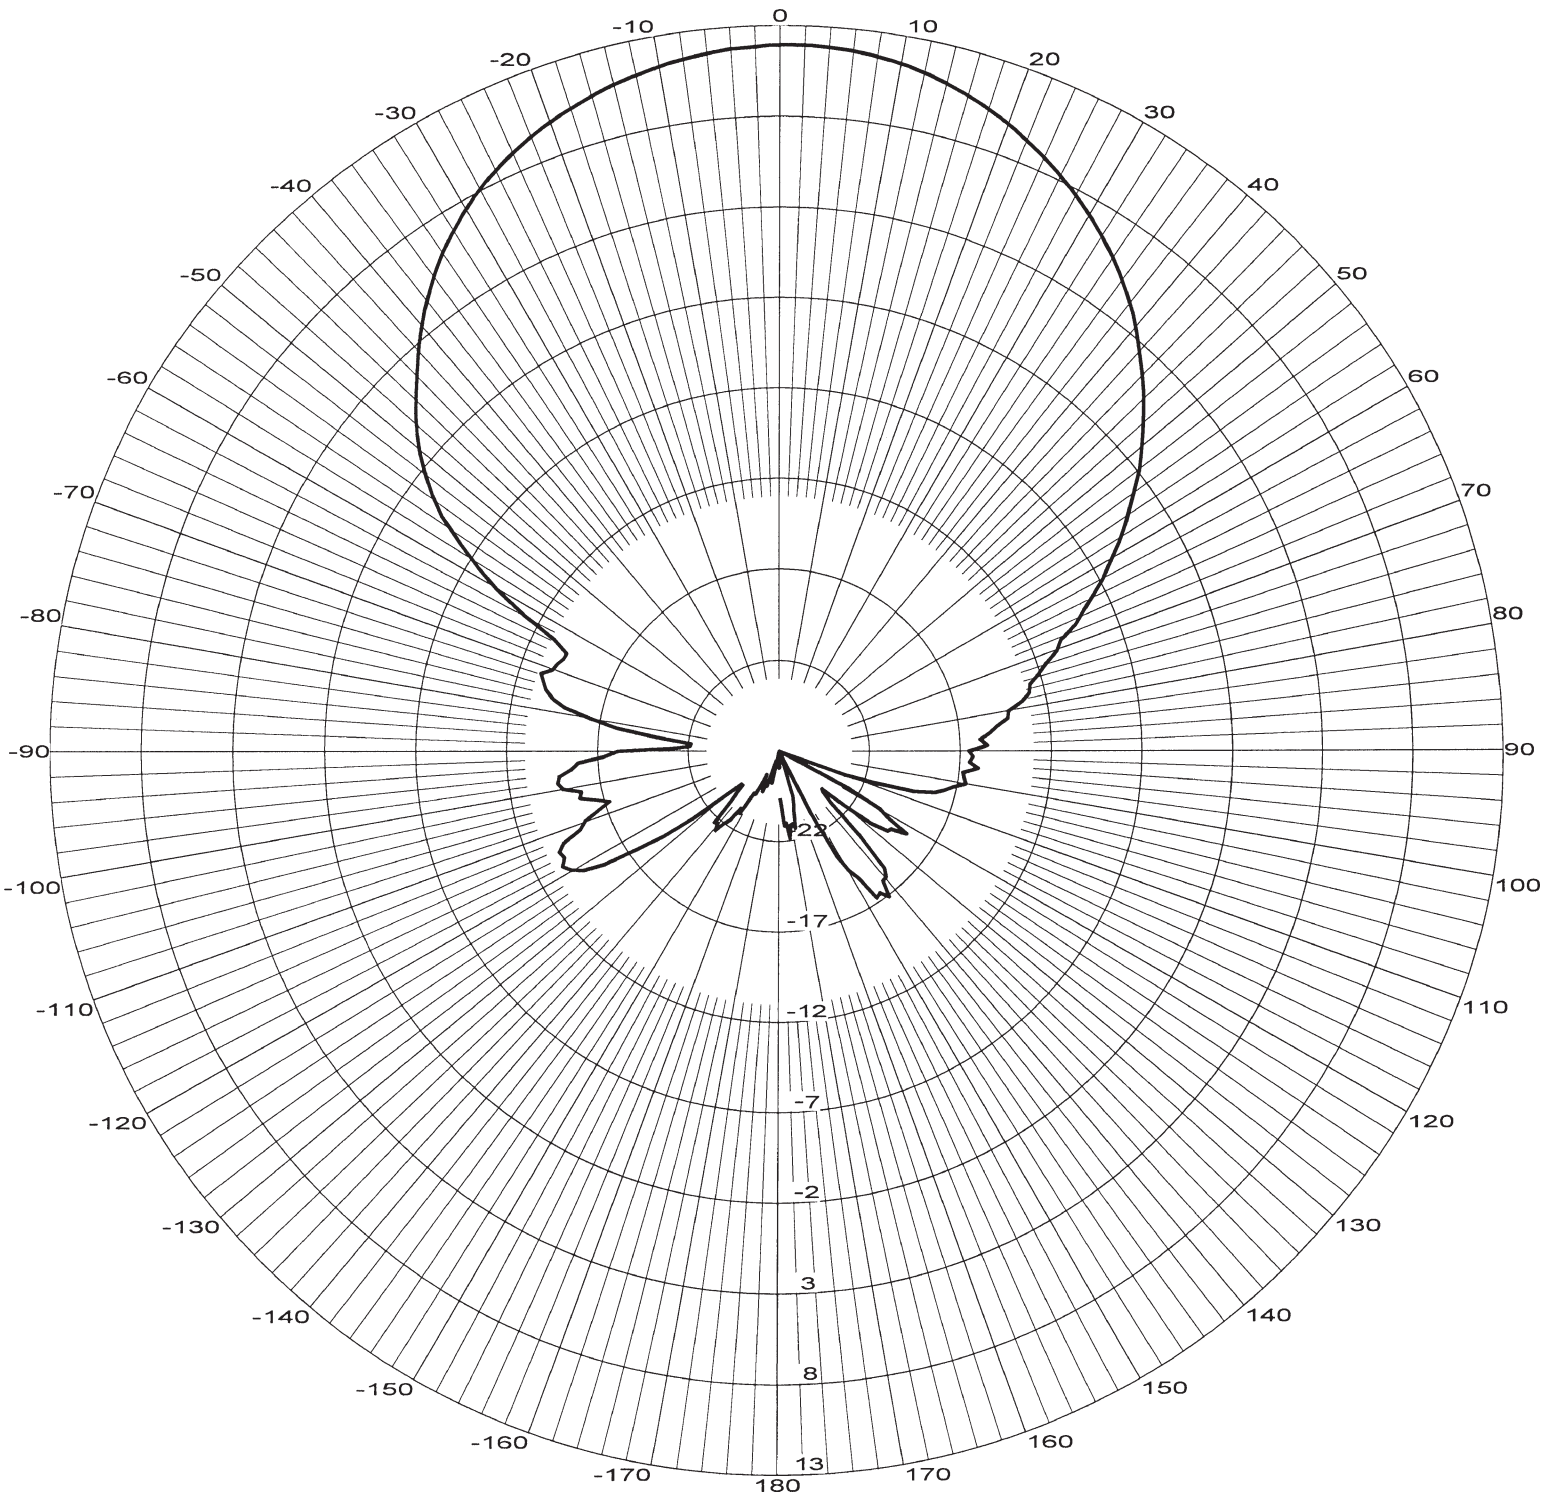

SACP 8x5510

Frequency:	1970 MHz Right
Plane:	H-Plane
Gain:	dBi

Frequency: **1970 MHz Left**
Plane: **H-Plane**
Gain: **dBi**

SACP 8x5510

Frequency:	1970 MHz
Plane:	V-Plane
Gain:	dBi