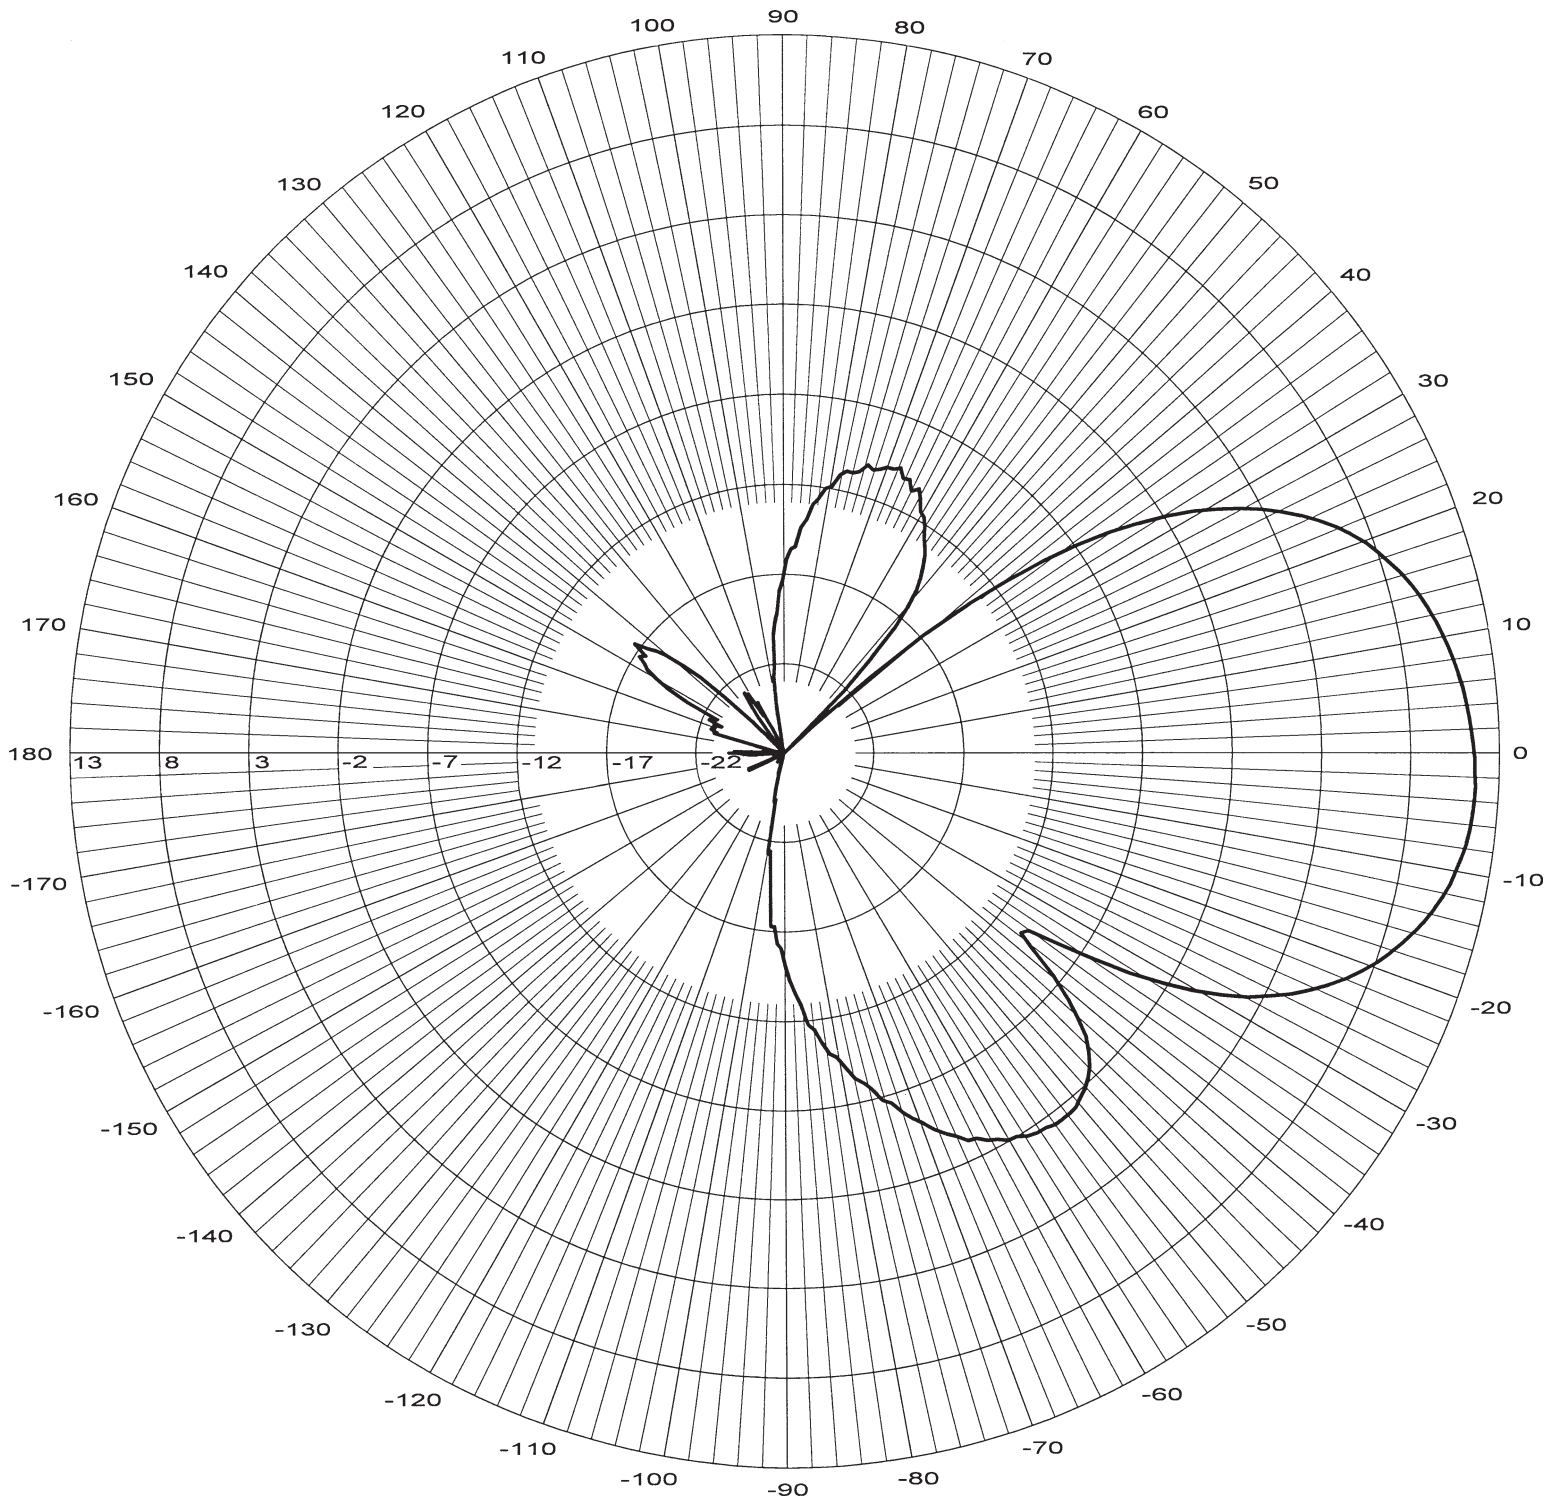

SACP 8x5510

Frequency:	1970 MHz Right
Plane:	H-Plane
Gain:	dBi

Frequency: **1970 MHz Left**
Plane: **H-Plane**
Gain: **dBi**

SACP 8x5510

Frequency:	1970 MHz
Plane:	V-Plane
Gain:	dBi