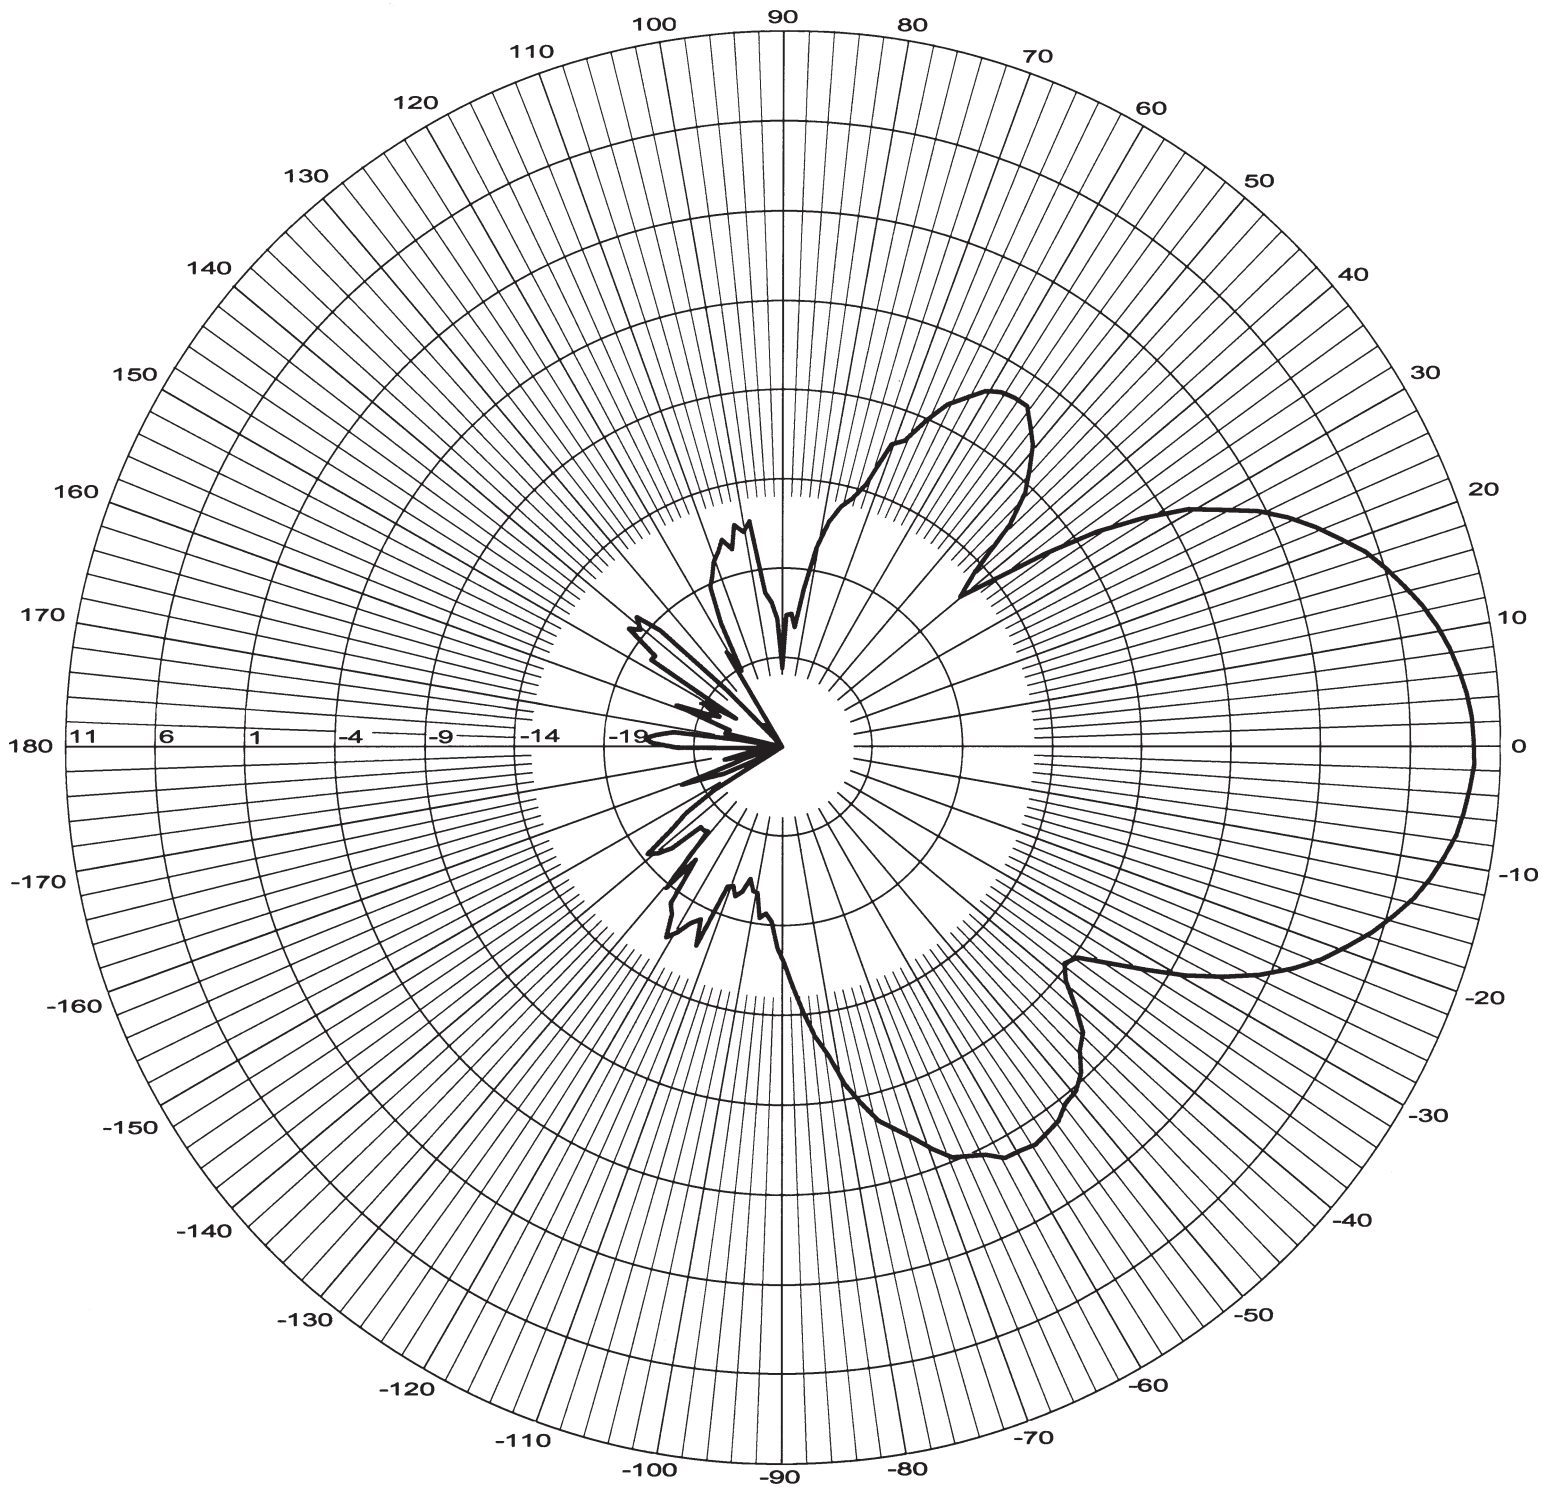

Frequency: **5800 MHz**
Plane: **H-Plane**
Gain: **dBd**

SNCP 4x5510

Frequency:	5800 MHz
Plane:	V-Plane
Gain:	dBd