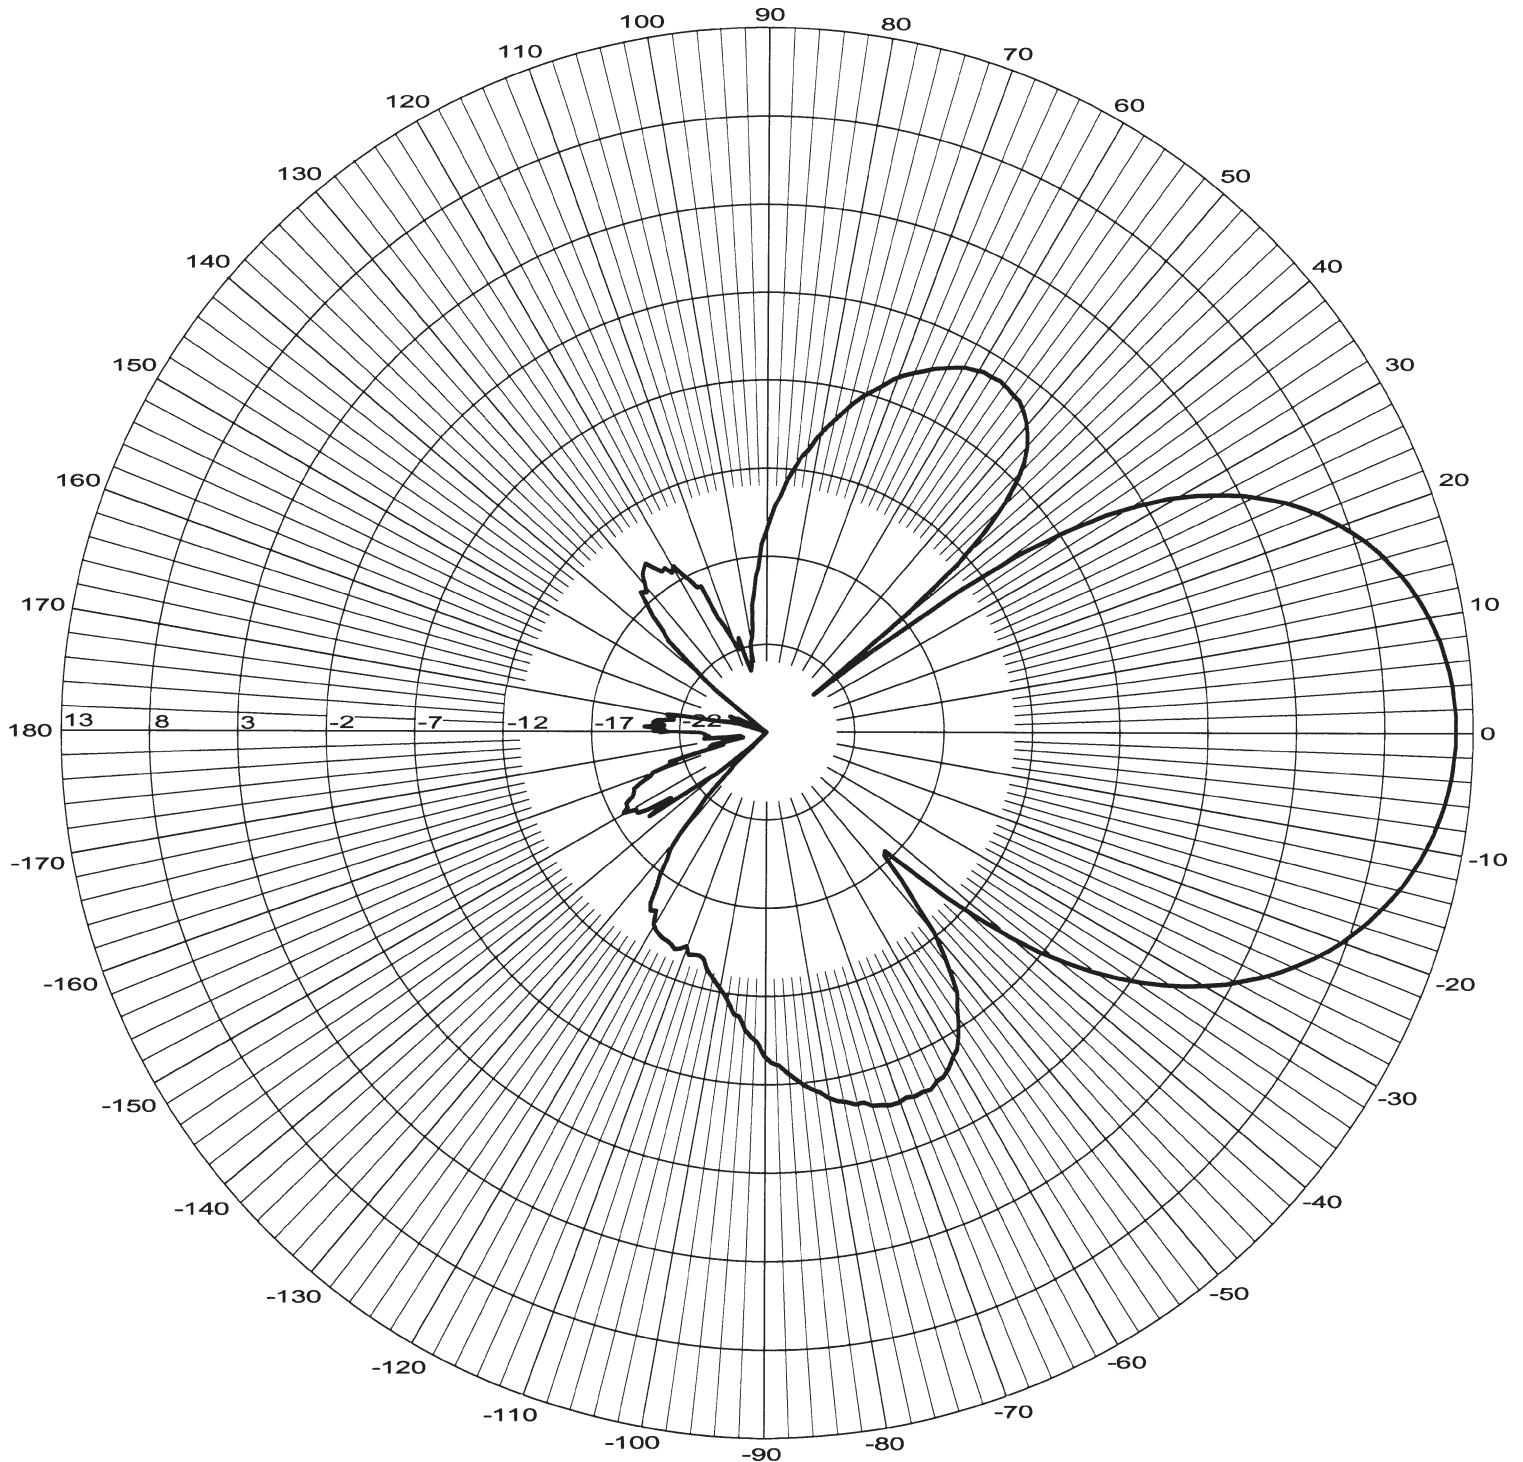

Frequency: **1970 MHz**
Plane: **H-Plane**
Gain: **dBi**

SACPC 12x5510

Frequency:	1970 MHz
Plane:	V-Plane
Gain:	dBi