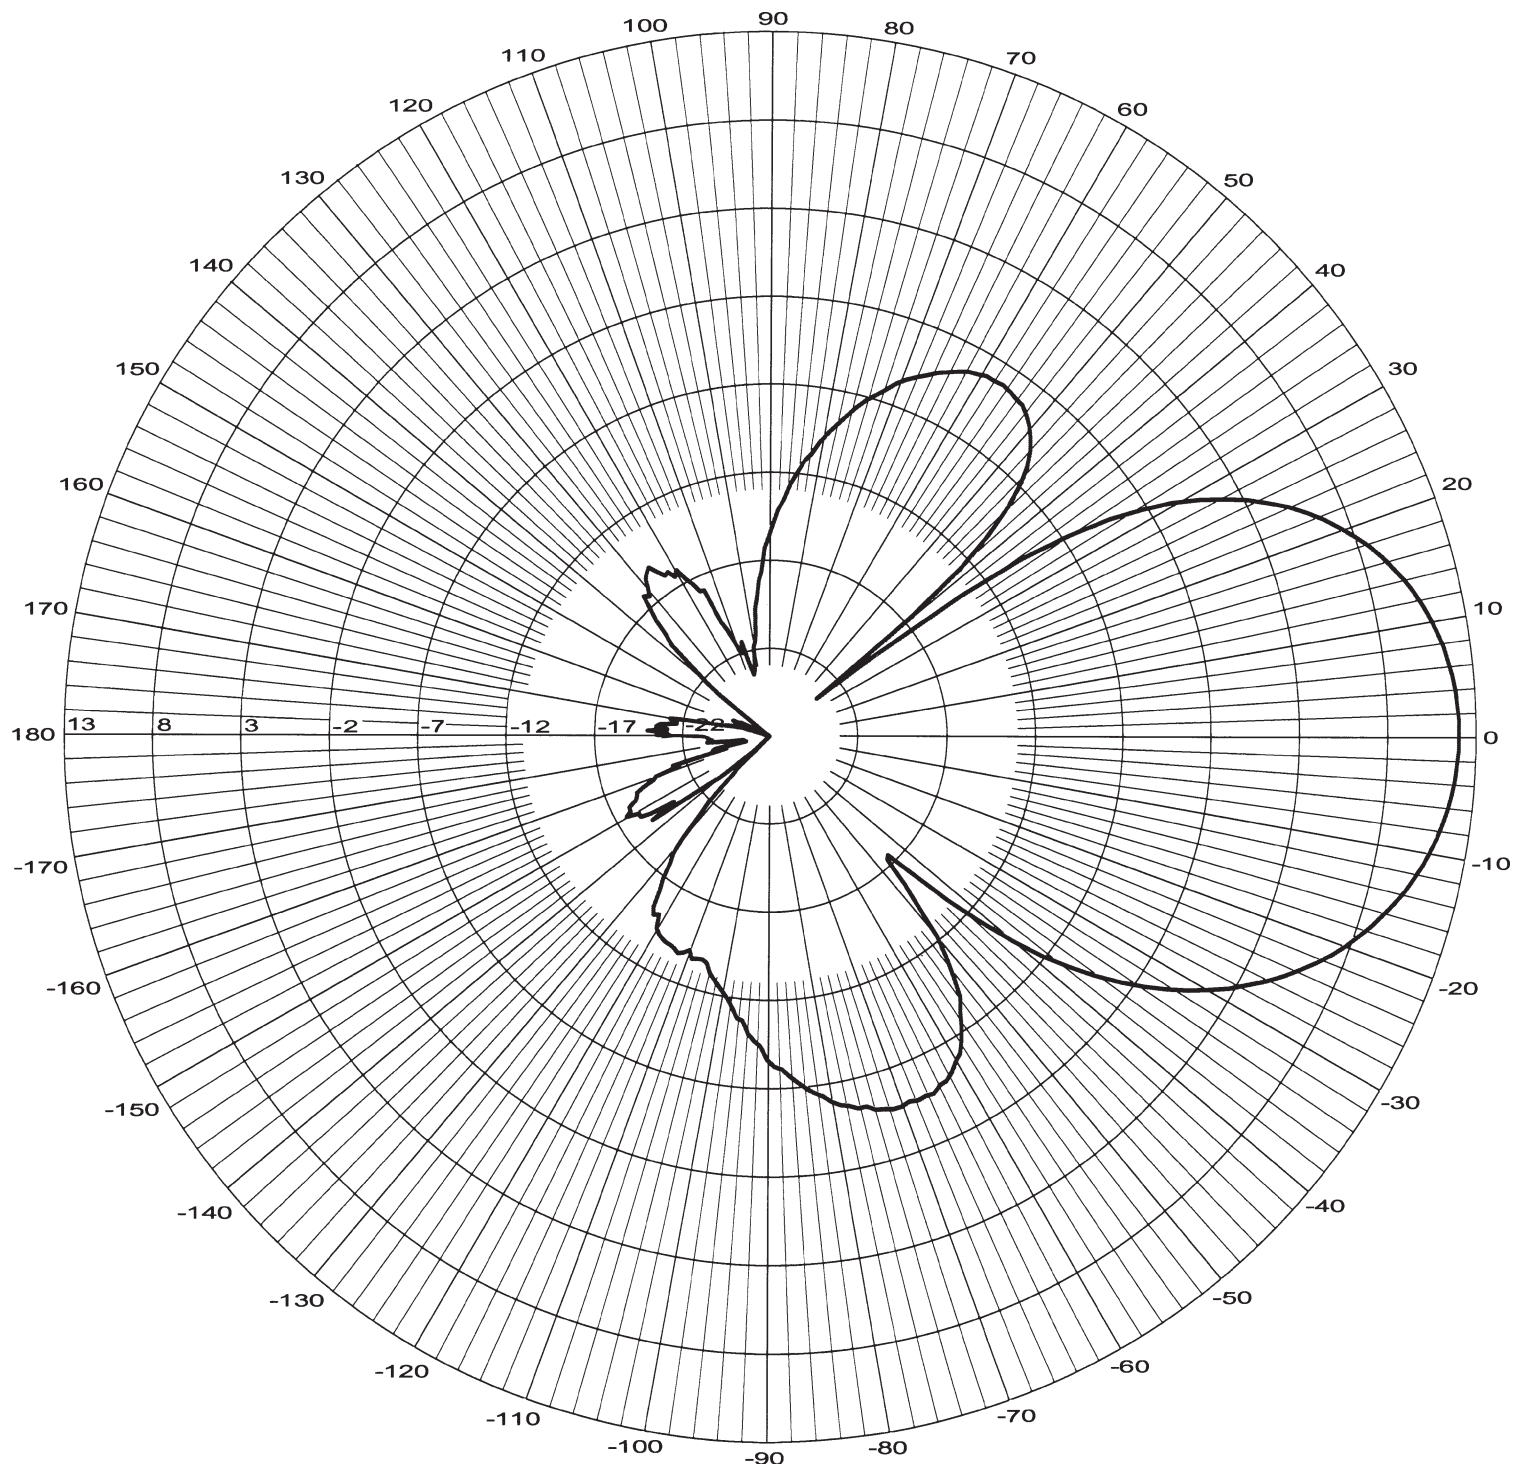

Frequency: **1970 MHz**
Plane: **H-Plane**
Gain: **dBi**

SANCPC 24x5510

Frequency:	1970 MHz
Plane:	V-Plane
Gain:	dBi

Frequency: **5800 MHz**
Plane: **H-Plane**
Gain: **dBi**

SANCPC 24x5510

Frequency:	5800 MHz
Plane:	V-Plane
Gain:	dBi