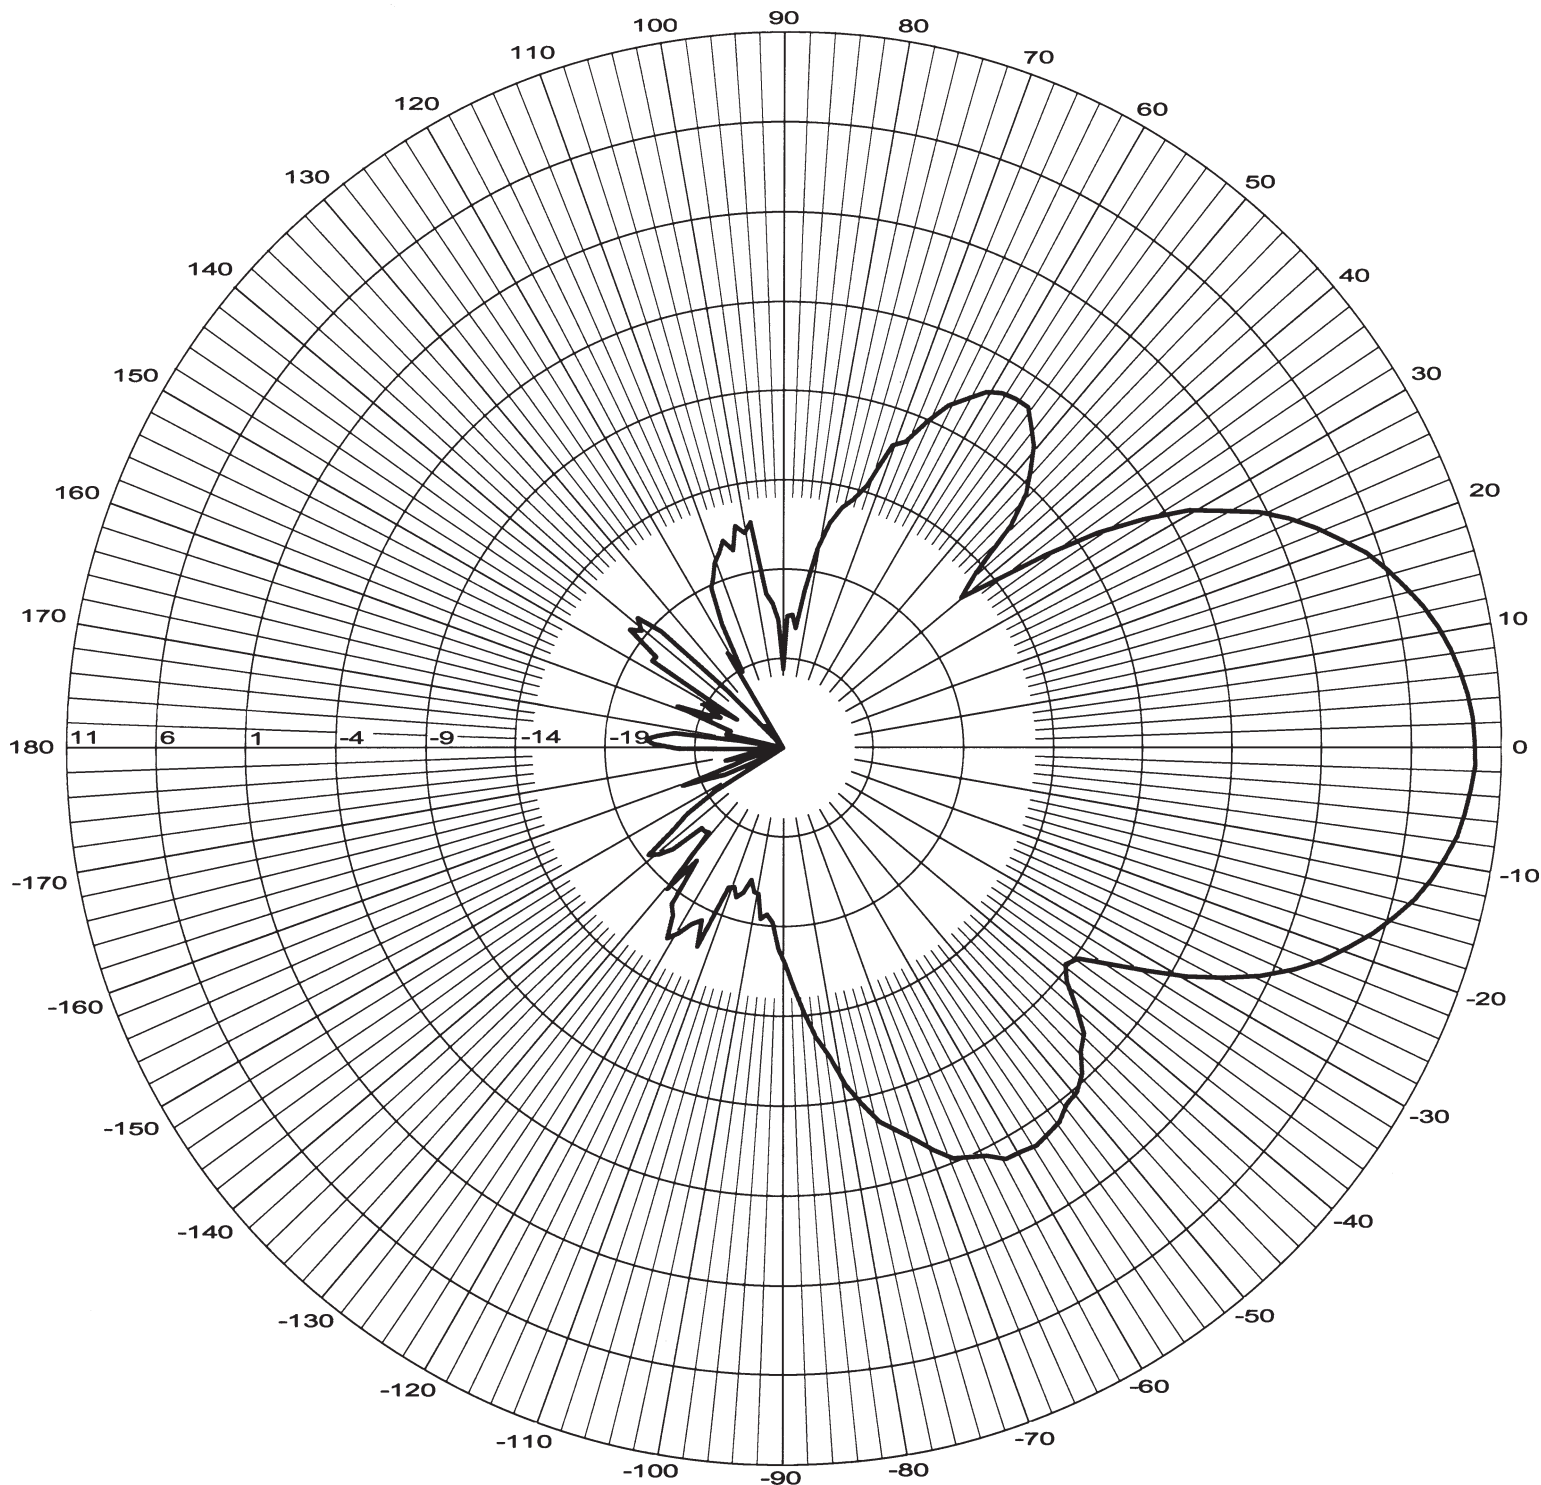

Frequency: **1970 MHz**
Plane: **H-Plane**
Gain: **dBi**

SANCPC 24x5510

Frequency:	1970 MHz
Plane:	V-Plane
Gain:	dBi

Frequency: **5800 MHz**
Plane: **H-Plane**
Gain: **dBi**

SANCPC 24x5510

Frequency:	5800 MHz
Plane:	V-Plane
Gain:	dBi