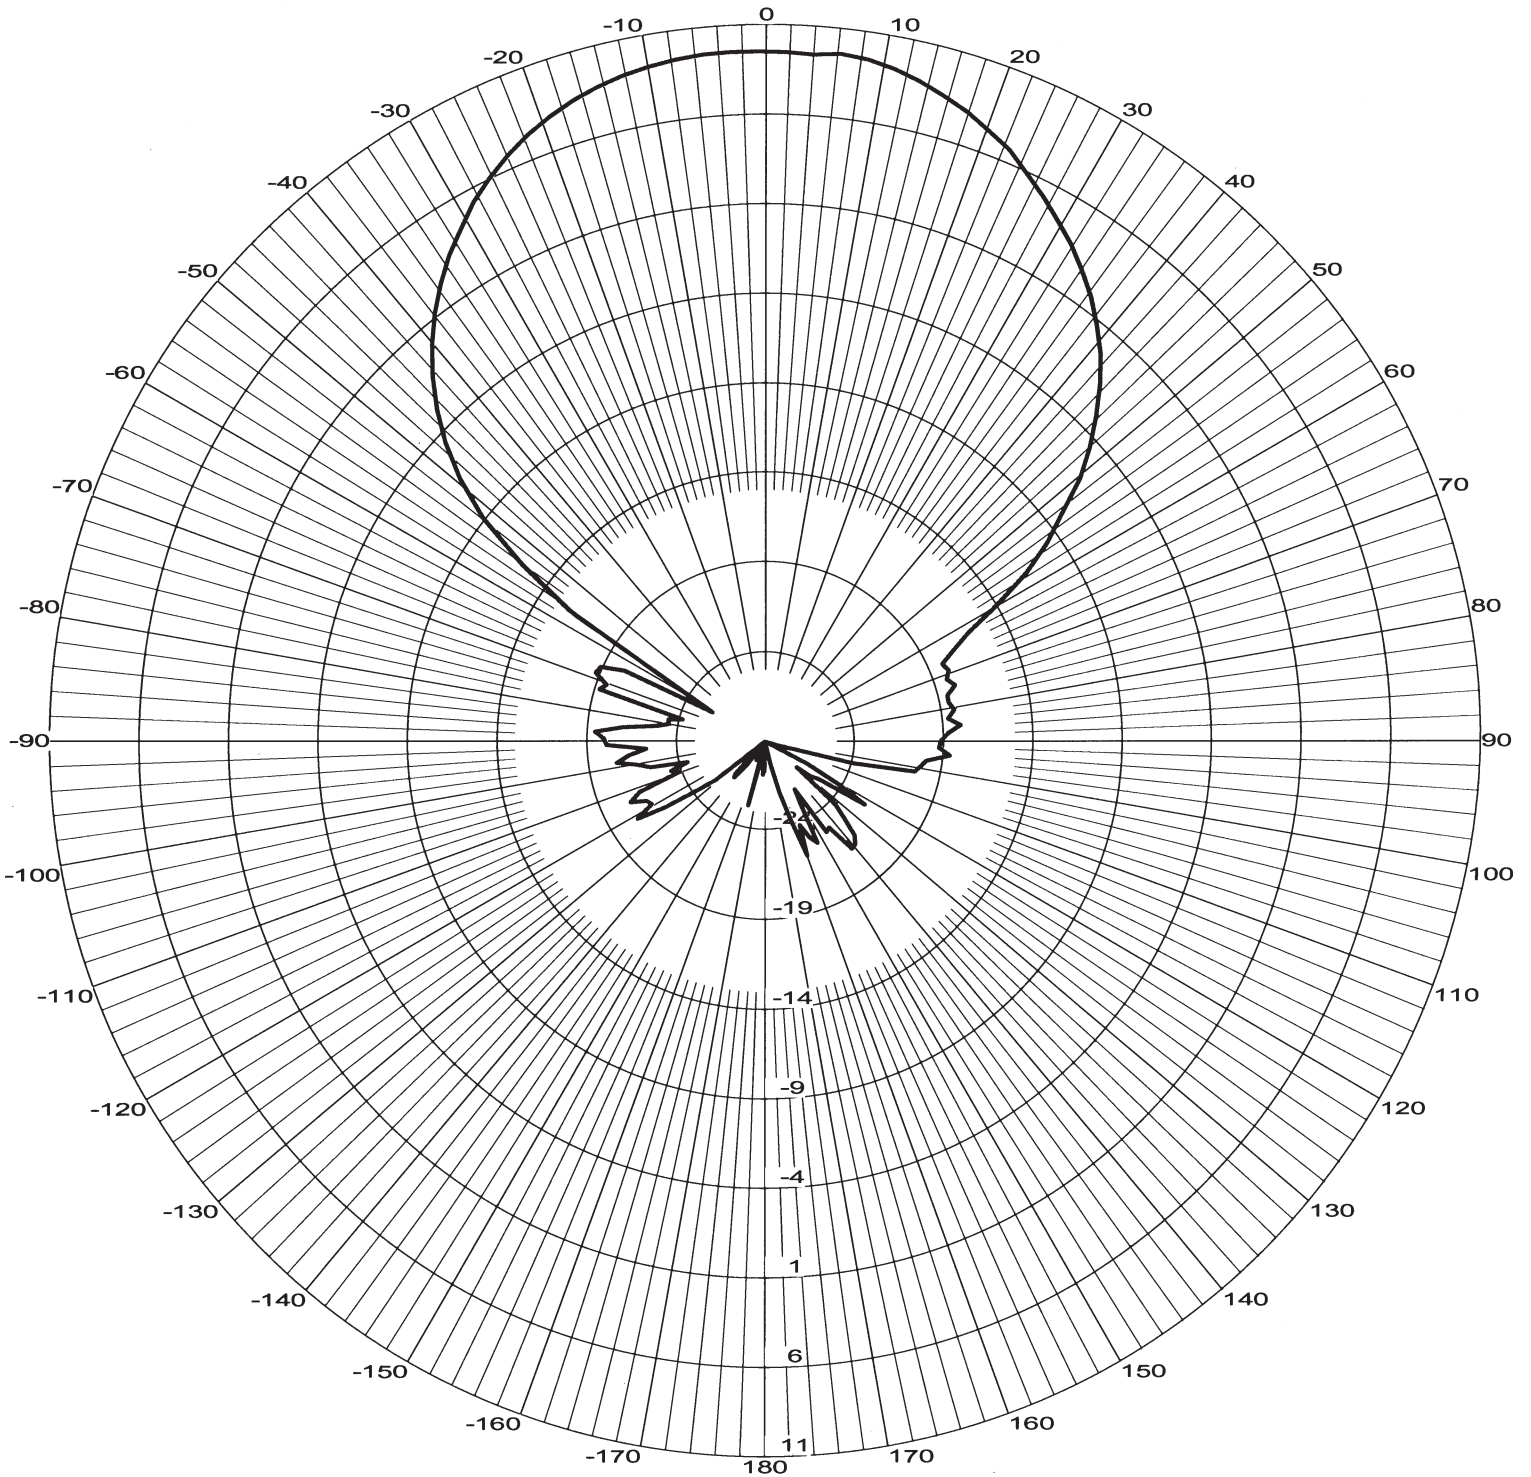

Frequency: **1970 MHz**
Plane: **H-Plane**
Gain: **dBi**

SANCPC 24x5510

Frequency:	1970 MHz
Plane:	V-Plane
Gain:	dBi

Frequency: **5800 MHz**
Plane: **H-Plane**
Gain: **dBi**

SANCPC 24x5510

Frequency:	5800 MHz
Plane:	V-Plane
Gain:	dBi