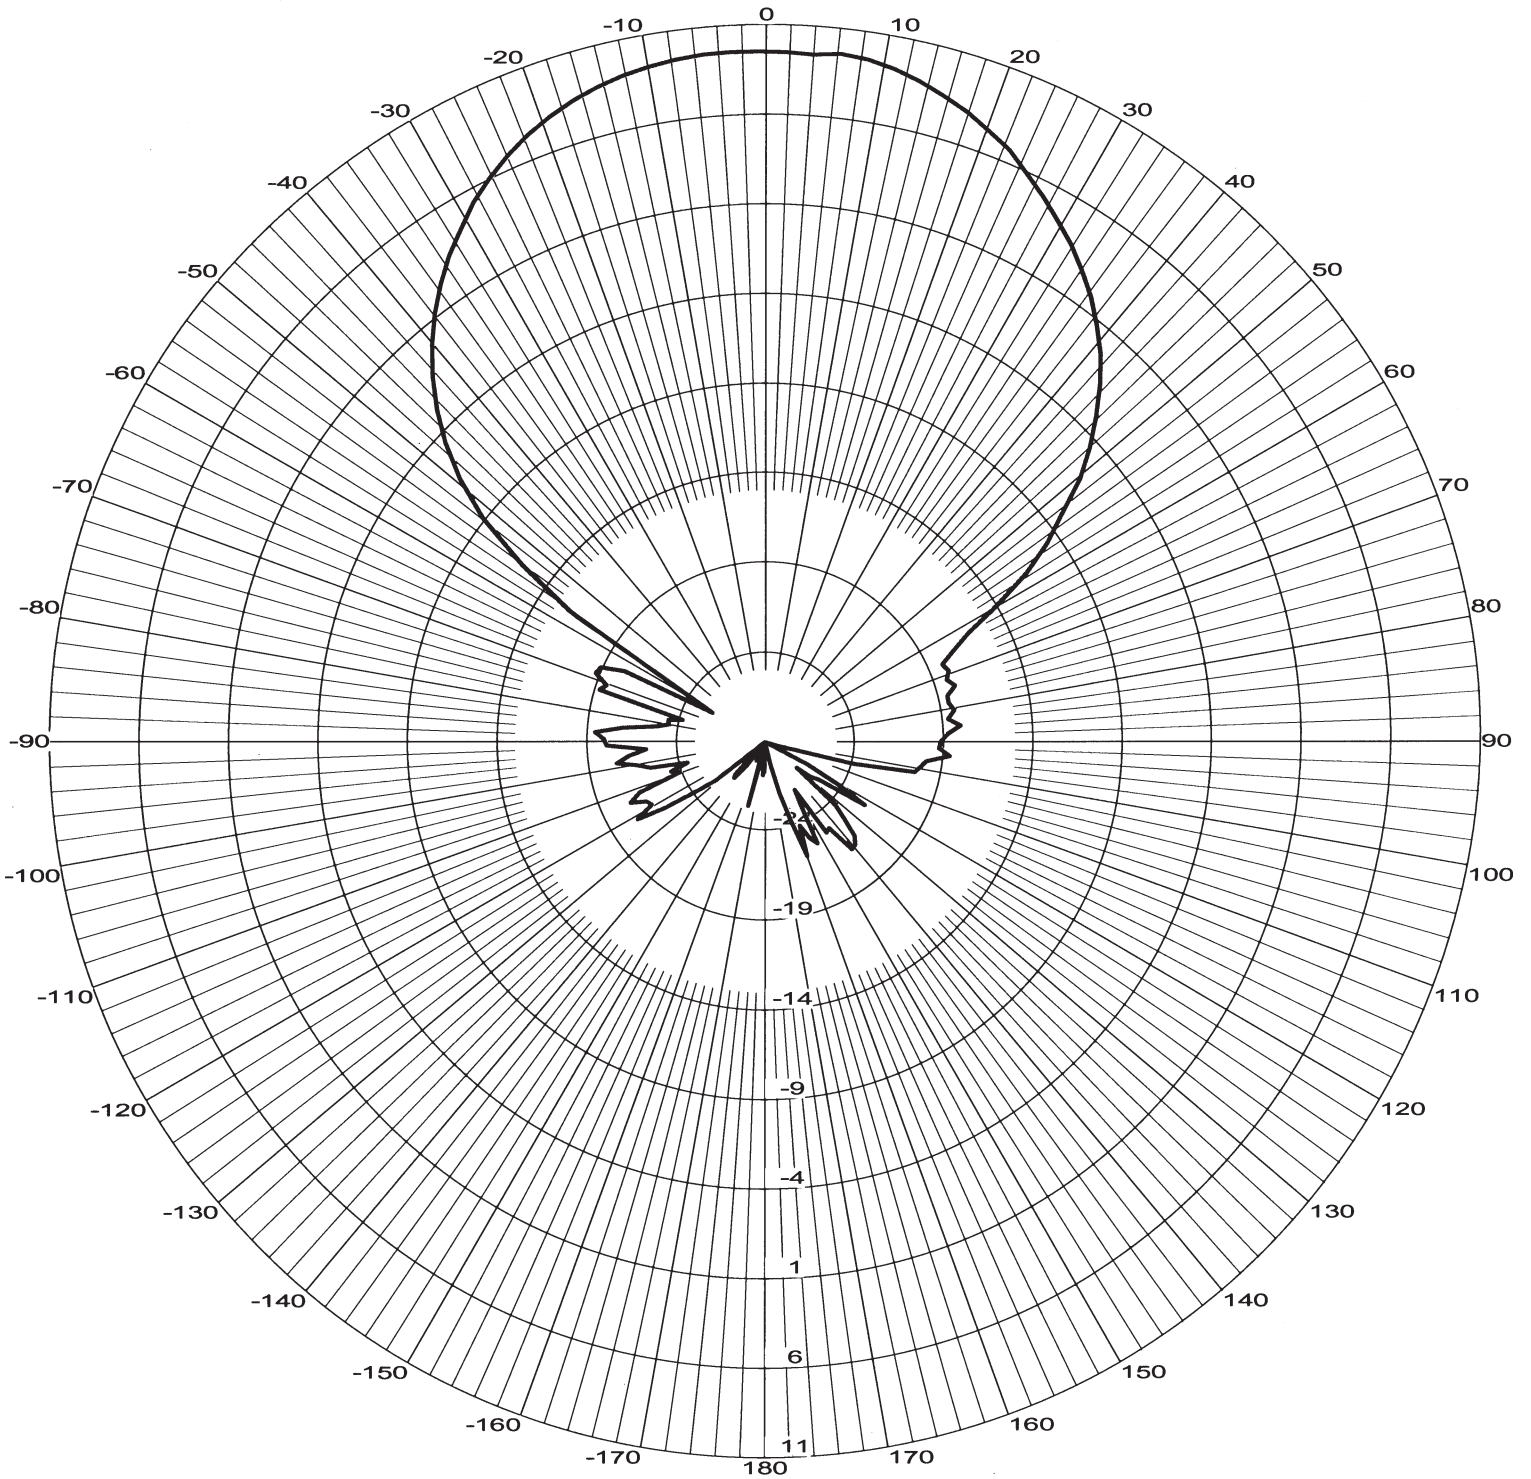

Frequency: **1970 MHz**
Plane: **H-Plane**
Gain: **dBi**

SANCPC 24x5510

Frequency:	1970 MHz
Plane:	V-Plane
Gain:	dBi

Frequency: **5800 MHz**
Plane: **H-Plane**
Gain: **dBi**

SANCPC 24x5510

Frequency:	5800 MHz
Plane:	V-Plane
Gain:	dBi