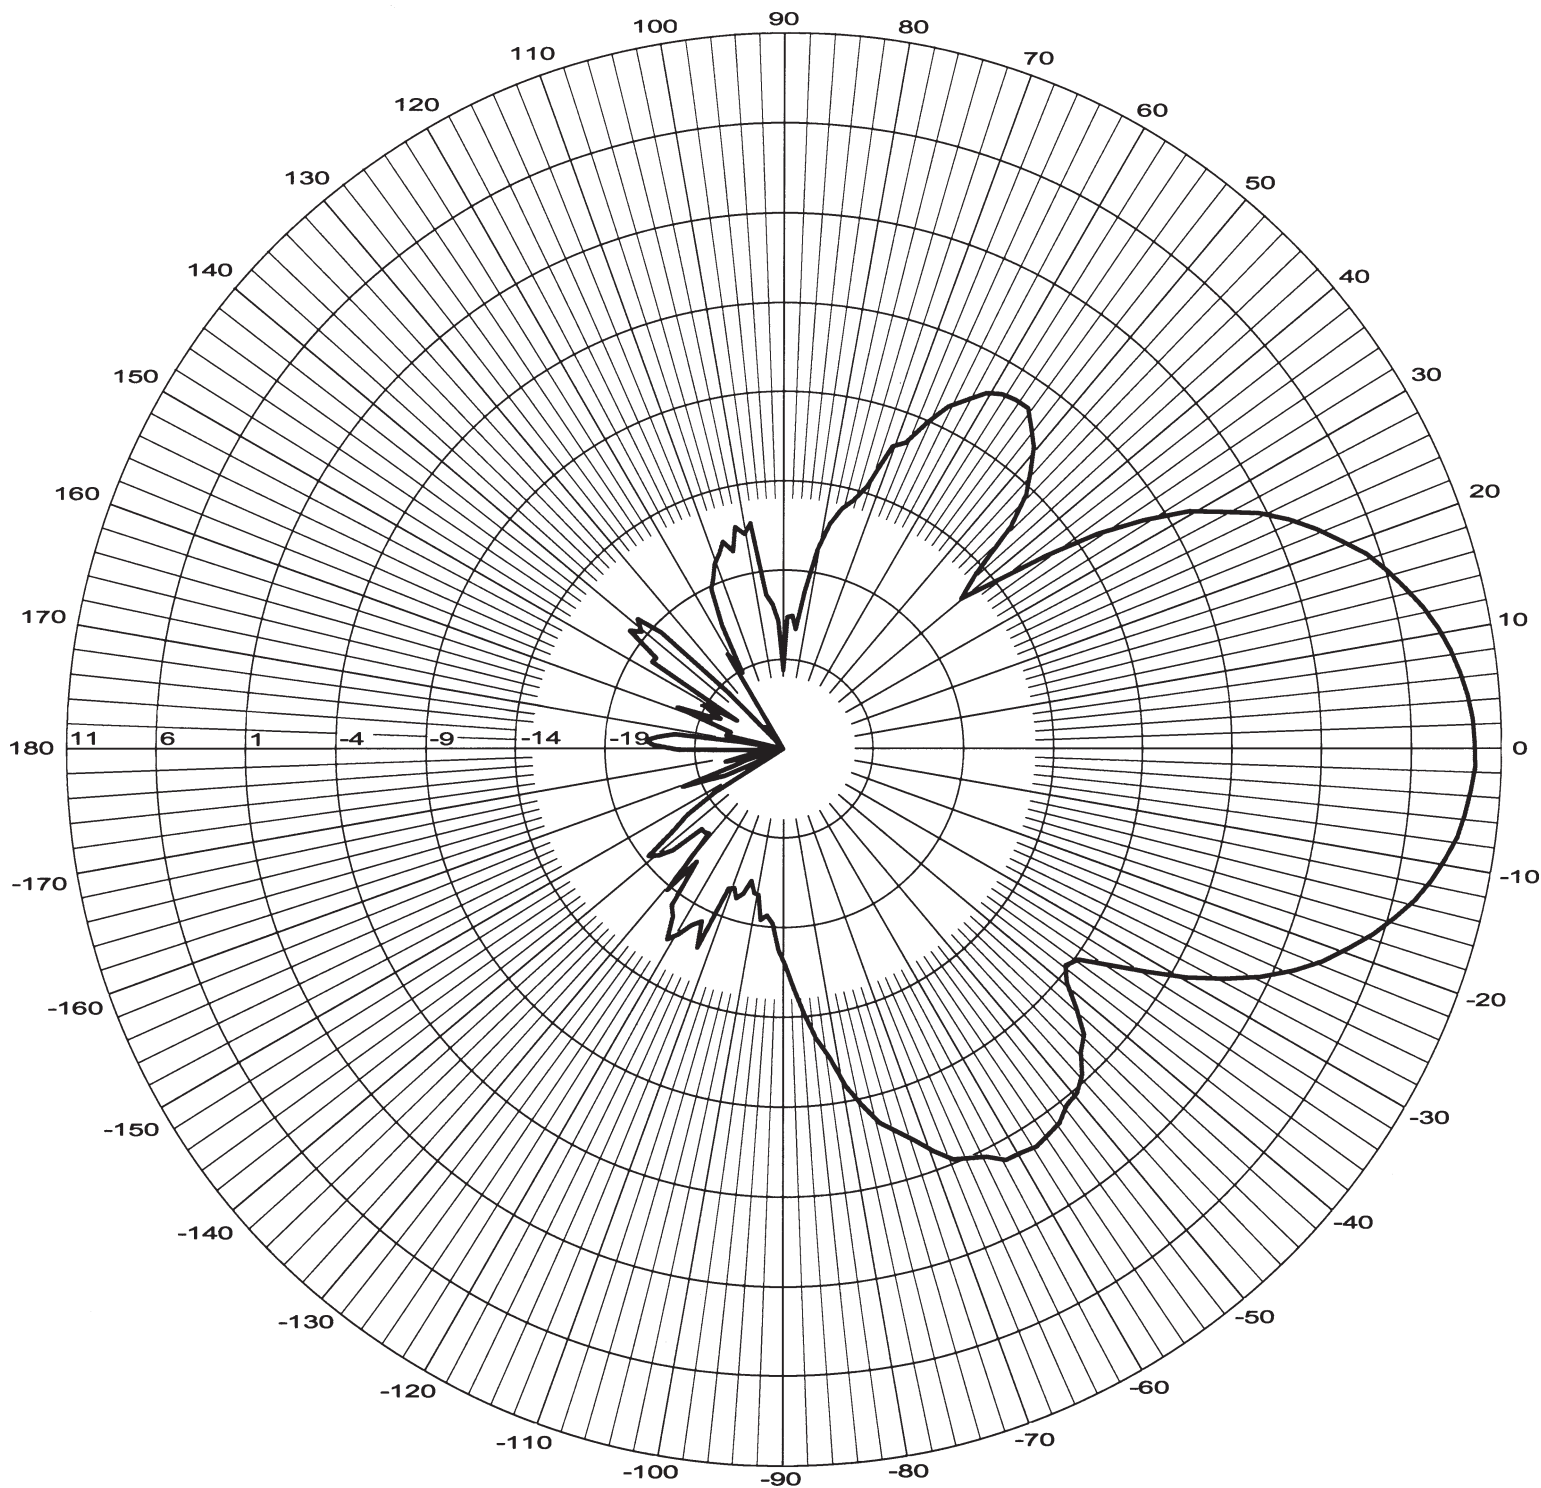

Frequency: **1970 MHz**
Plane: **H-Plane**
Gain: **dBi**

SANCPC 24x5510

Frequency:	1970 MHz
Plane:	V-Plane
Gain:	dBi

Frequency: **5800 MHz**
Plane: **H-Plane**
Gain: **dBi**

SANCPC 24x5510

Frequency:	5800 MHz
Plane:	V-Plane
Gain:	dBi