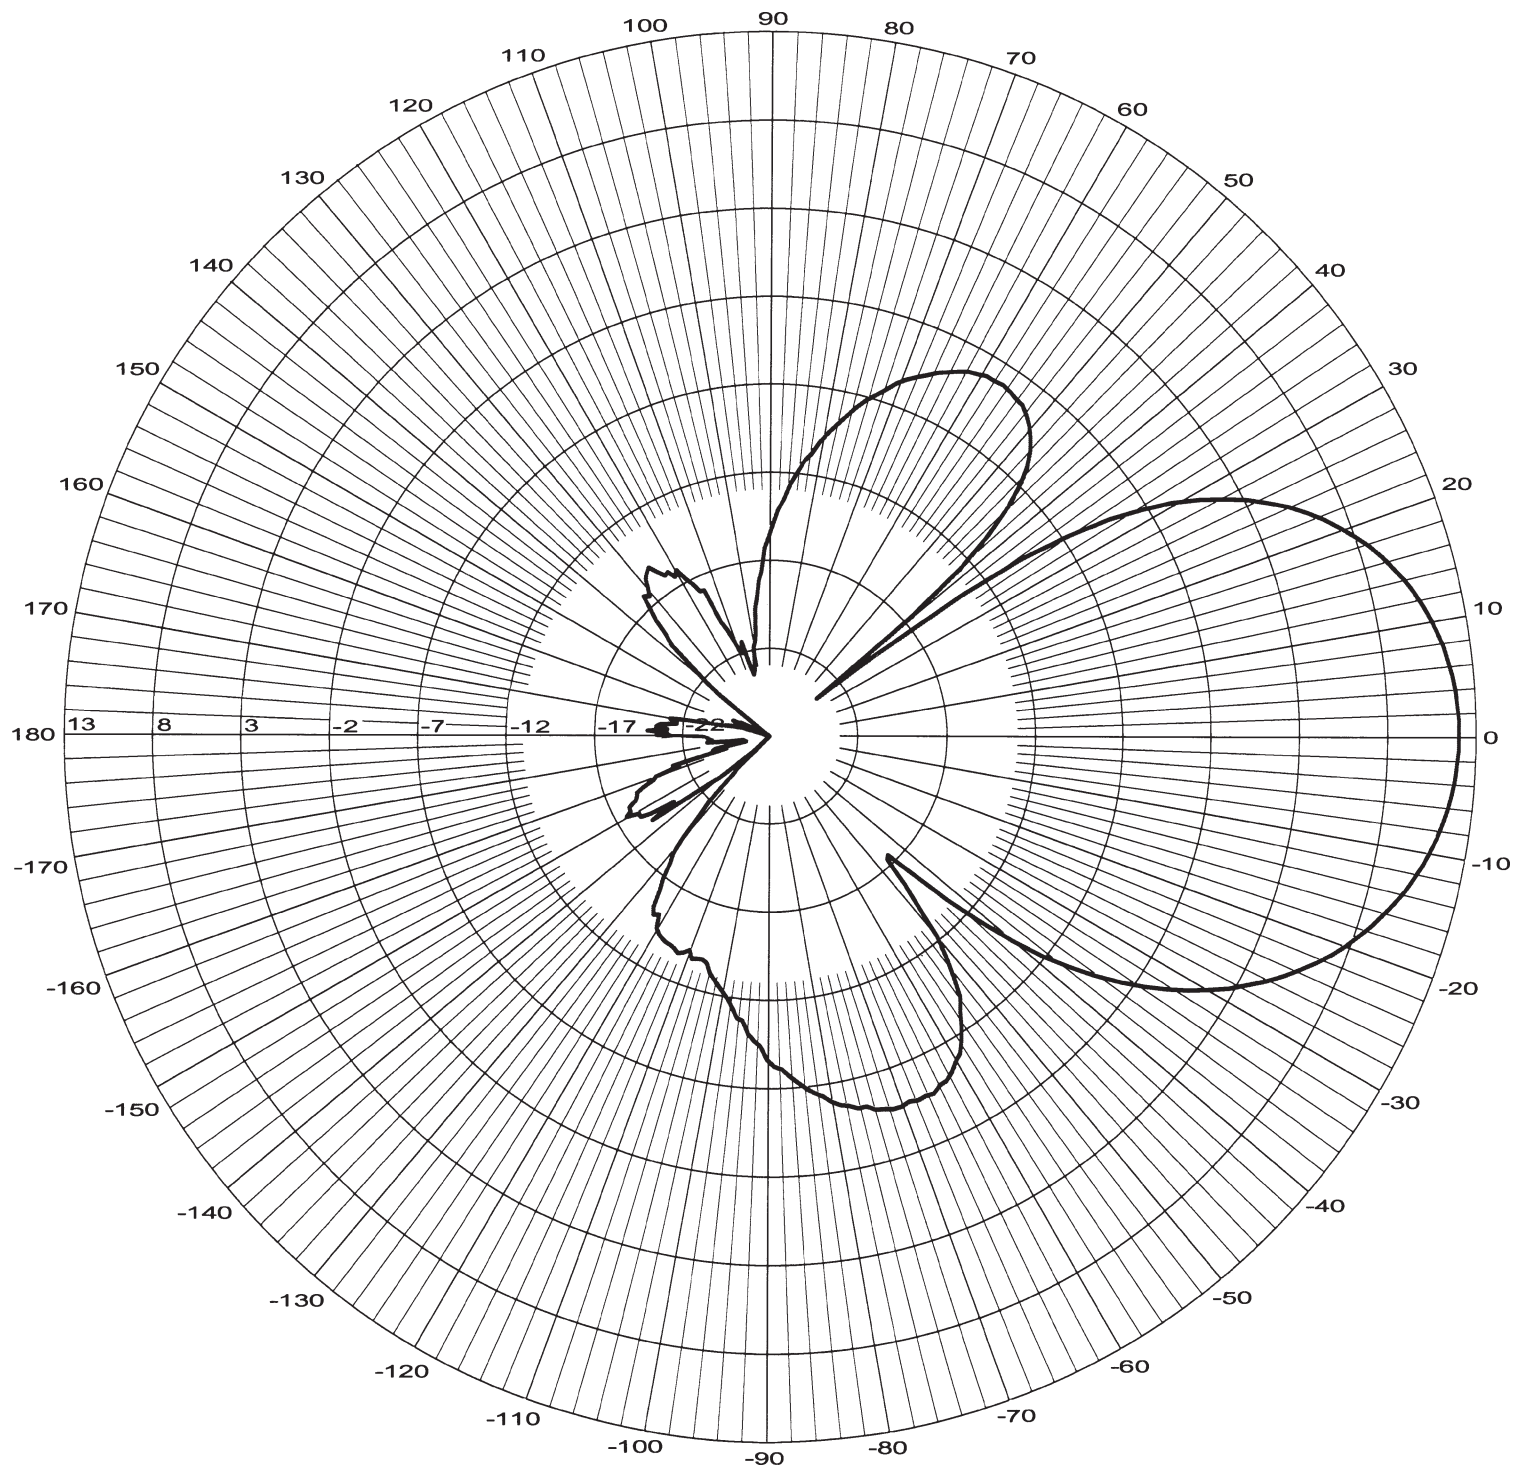

Frequency: **1970 MHz**
Plane: **H-Plane**
Gain: **dBi**

SANCPC 24x5510

Frequency:	1970 MHz
Plane:	V-Plane
Gain:	dBi

Frequency: **5800 MHz**
Plane: **H-Plane**
Gain: **dBi**

SANCPC 24x5510

Frequency:	5800 MHz
Plane:	V-Plane
Gain:	dBi