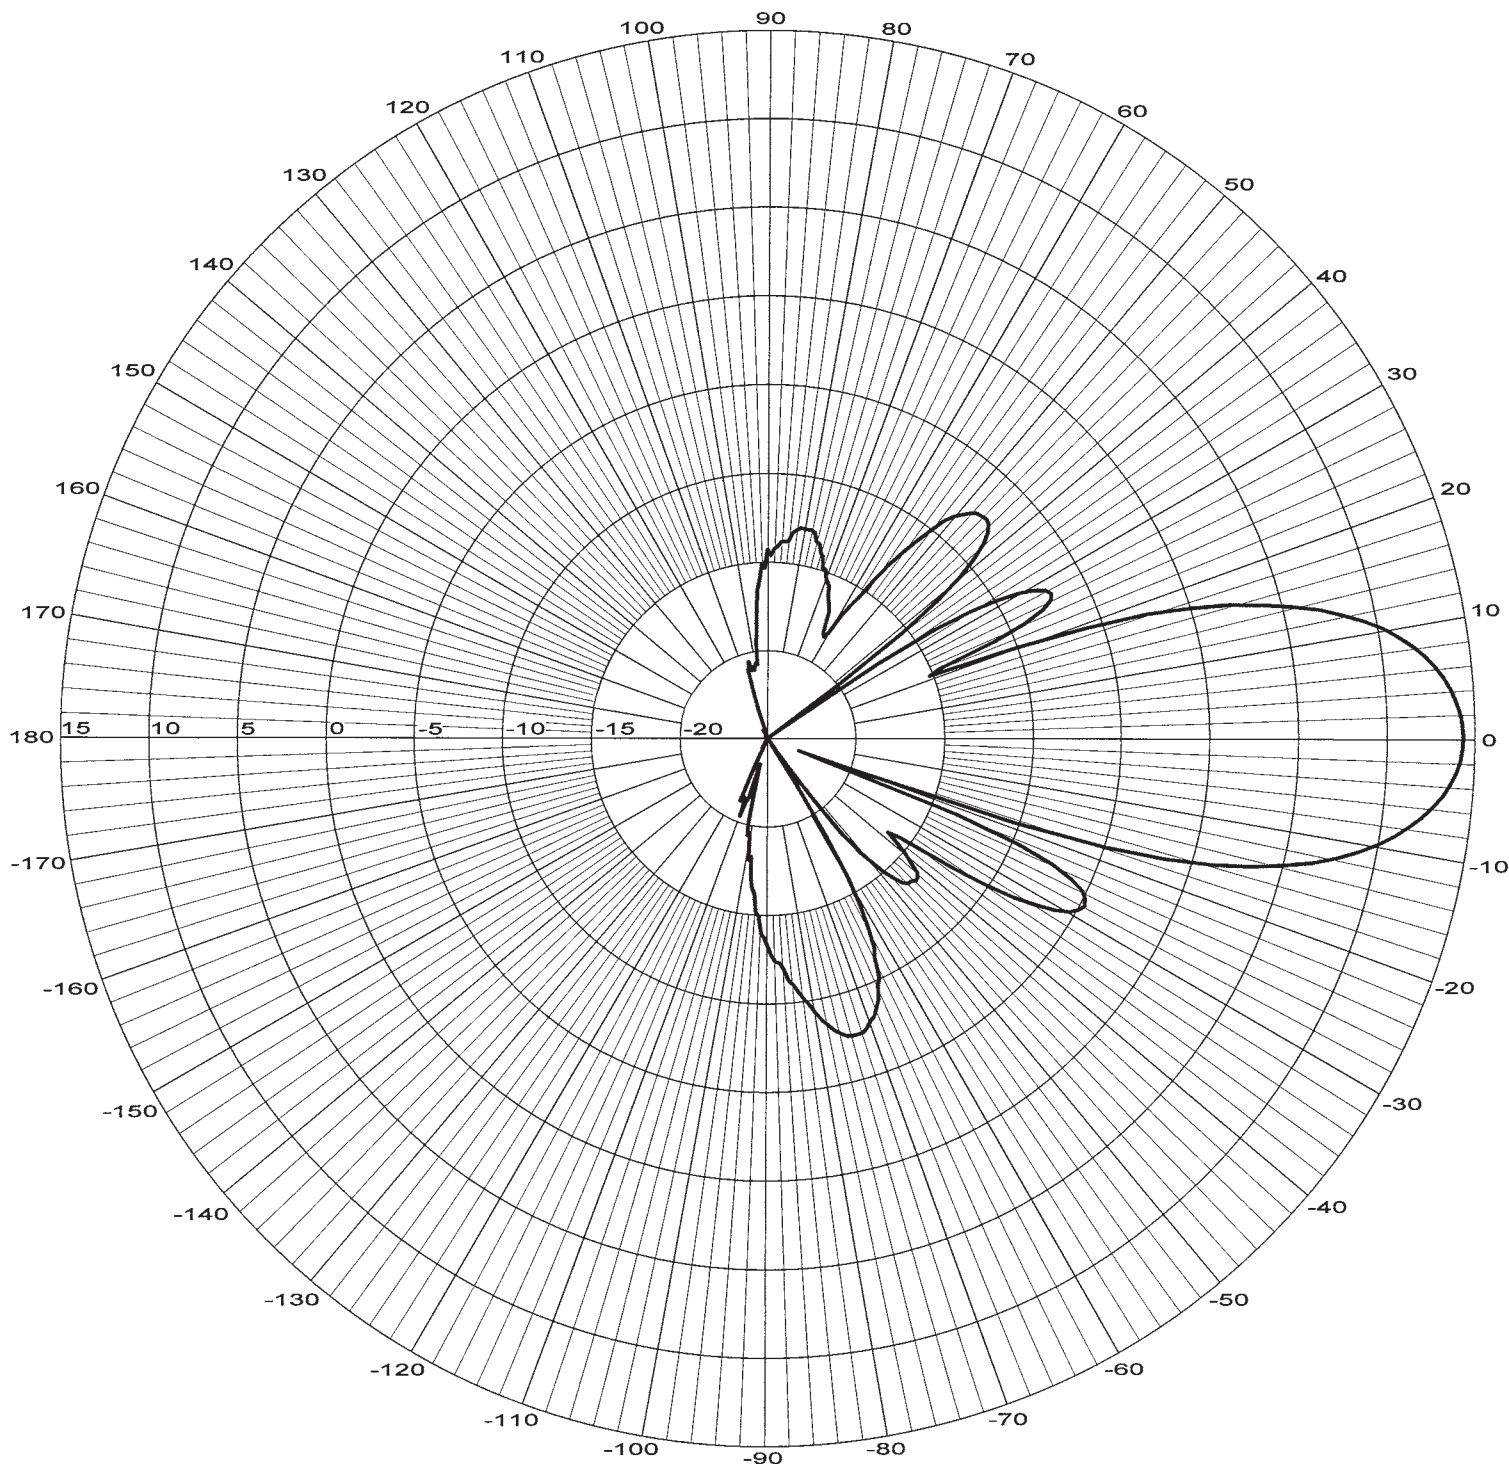

Frequency: **1970 MHz**
Plane: **H+45° Plane**
Gain: **dBd**

| | |
|------------|--------------------|
| Frequency: | 1970 MHz |
| Plane: | V+45° Plane |
| Gain: | dBd |

Frequency: **1970 MHz**
Plane: **H-45° Plane**
Gain: **dBd**

SPX 5014

Frequency: **1970 MHz**
Plane: **V-45° Plane**
Gain: **dBd**