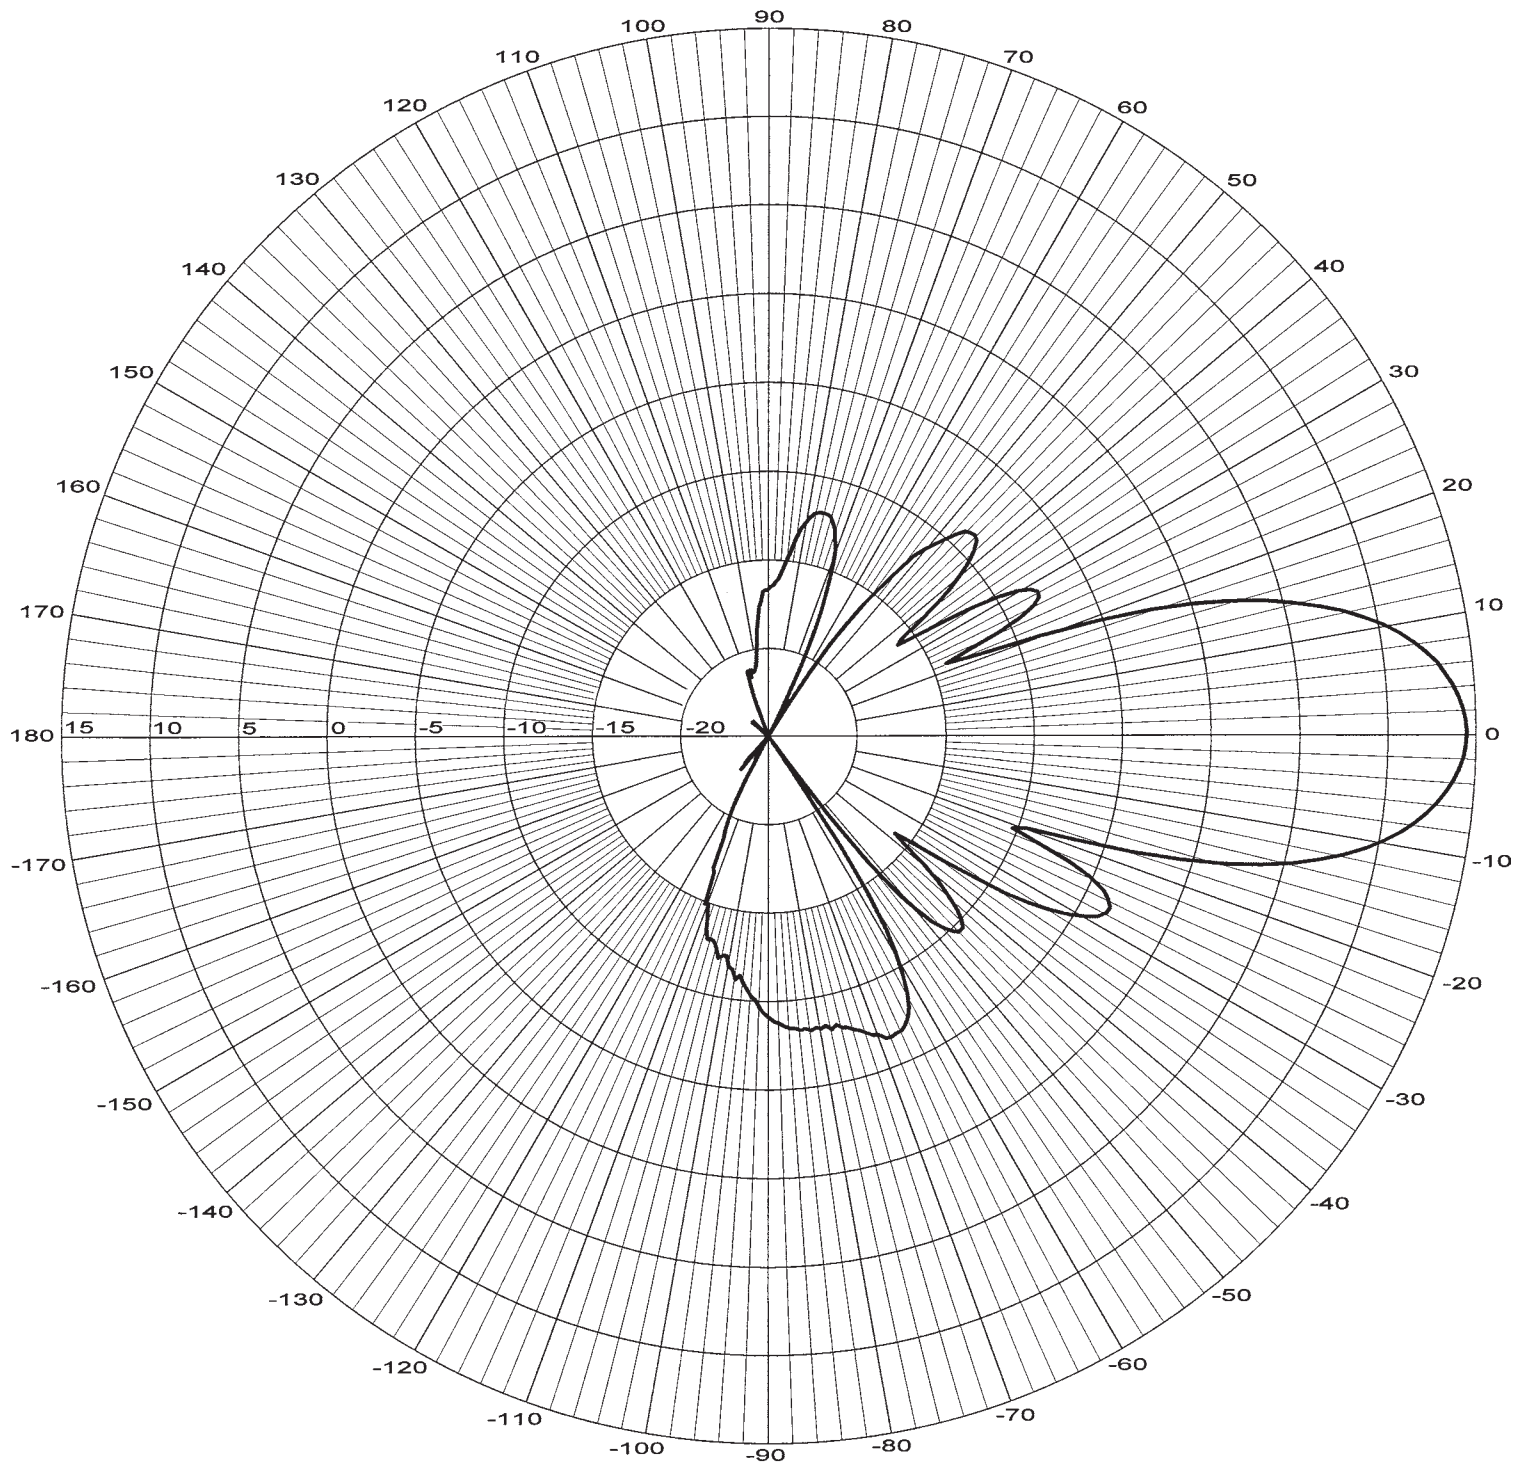

Frequency: **1970 MHz**
Plane: **H+45° Plane**
Gain: **dBd**

| | |
|------------|--------------------|
| Frequency: | 1970 MHz |
| Plane: | V+45° Plane |
| Gain: | dBd |

Frequency: **1970 MHz**
Plane: **H-45° Plane**
Gain: **dBd**

SPX 5014

Frequency: **1970 MHz**
Plane: **V-45° Plane**
Gain: **dBd**