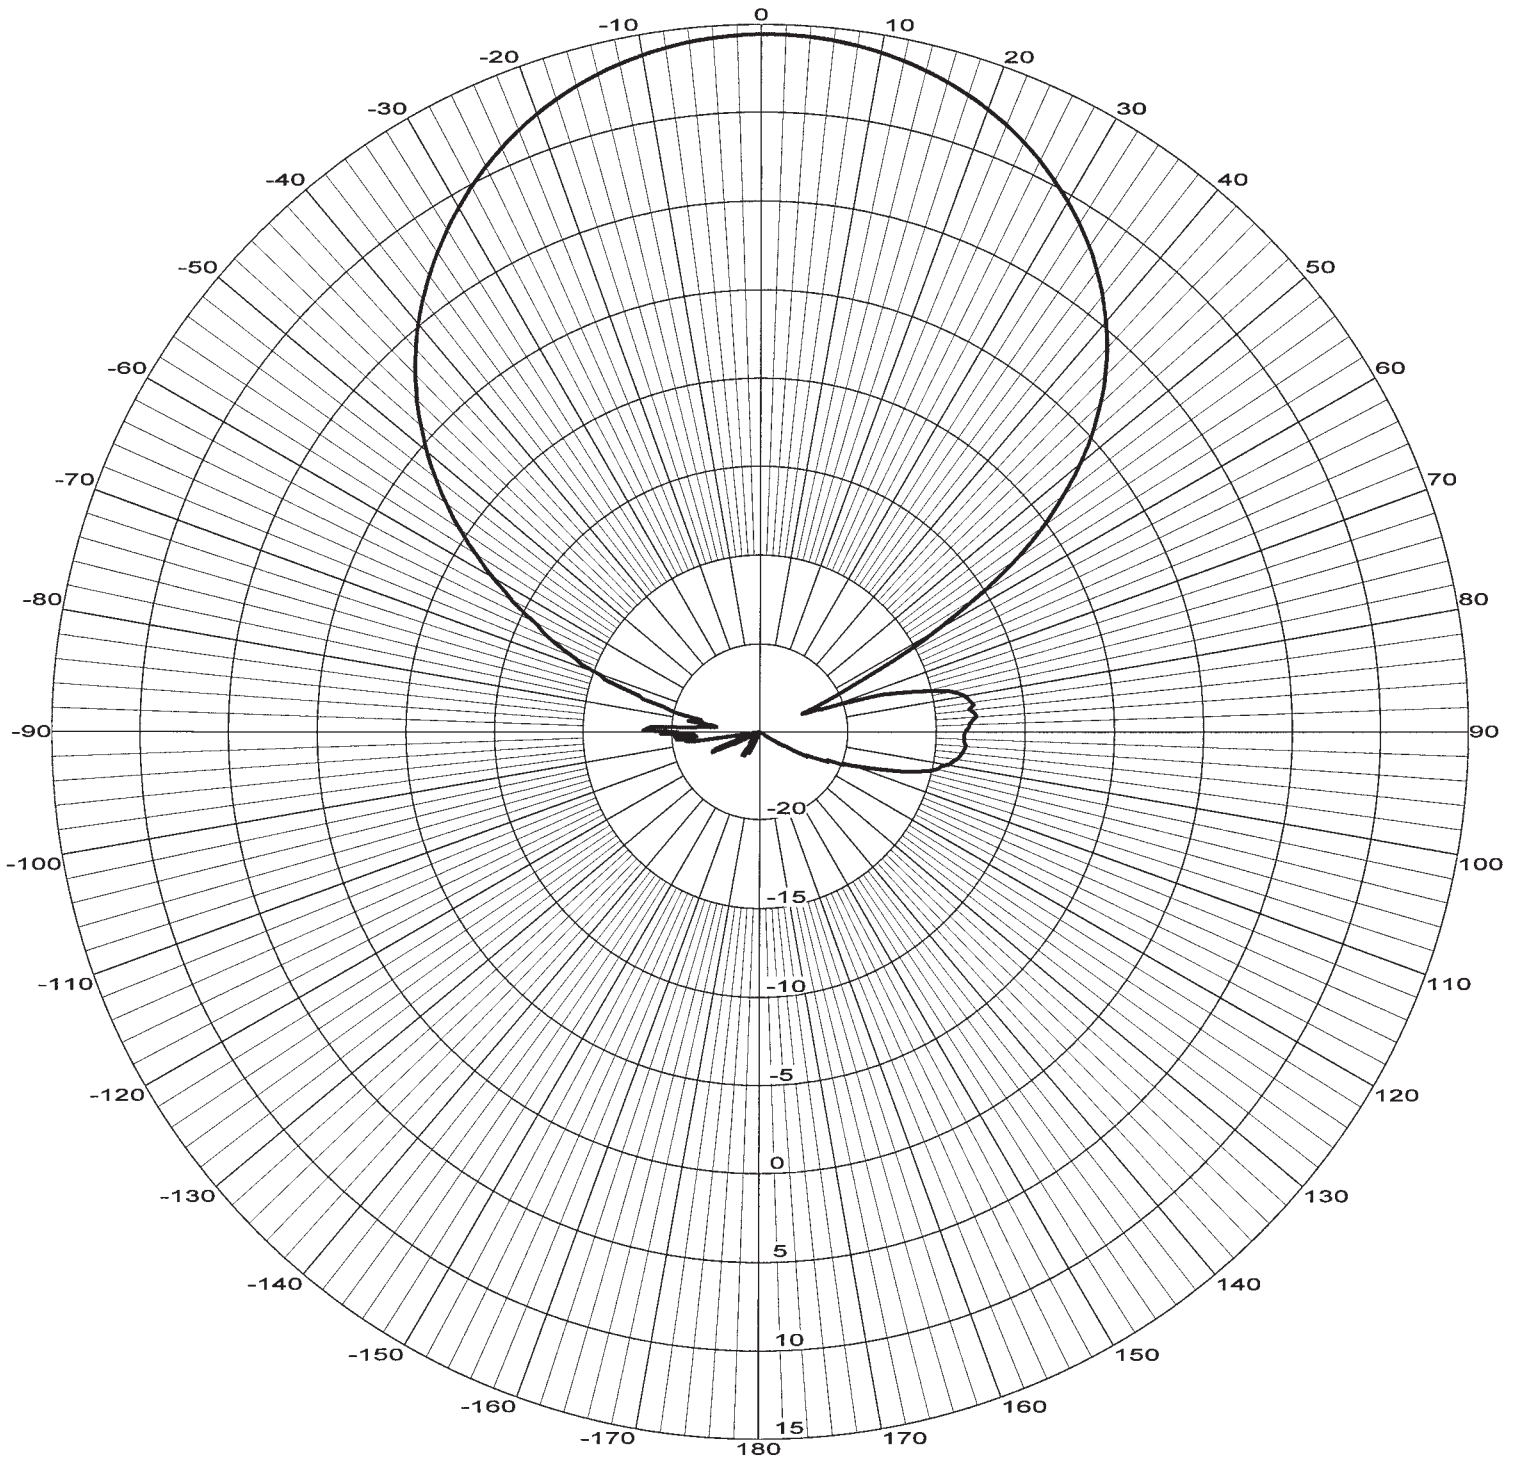

Frequency: **1970 MHz**
Plane: **H+45° Plane**
Gain: **dBd**

| | |
|------------|--------------------|
| Frequency: | 1970 MHz |
| Plane: | V+45° Plane |
| Gain: | dBd |

Frequency: **1970 MHz**
Plane: **H-45° Plane**
Gain: **dBd**

SPX 5014

Frequency: **1970 MHz**
Plane: **V-45° Plane**
Gain: **dBd**