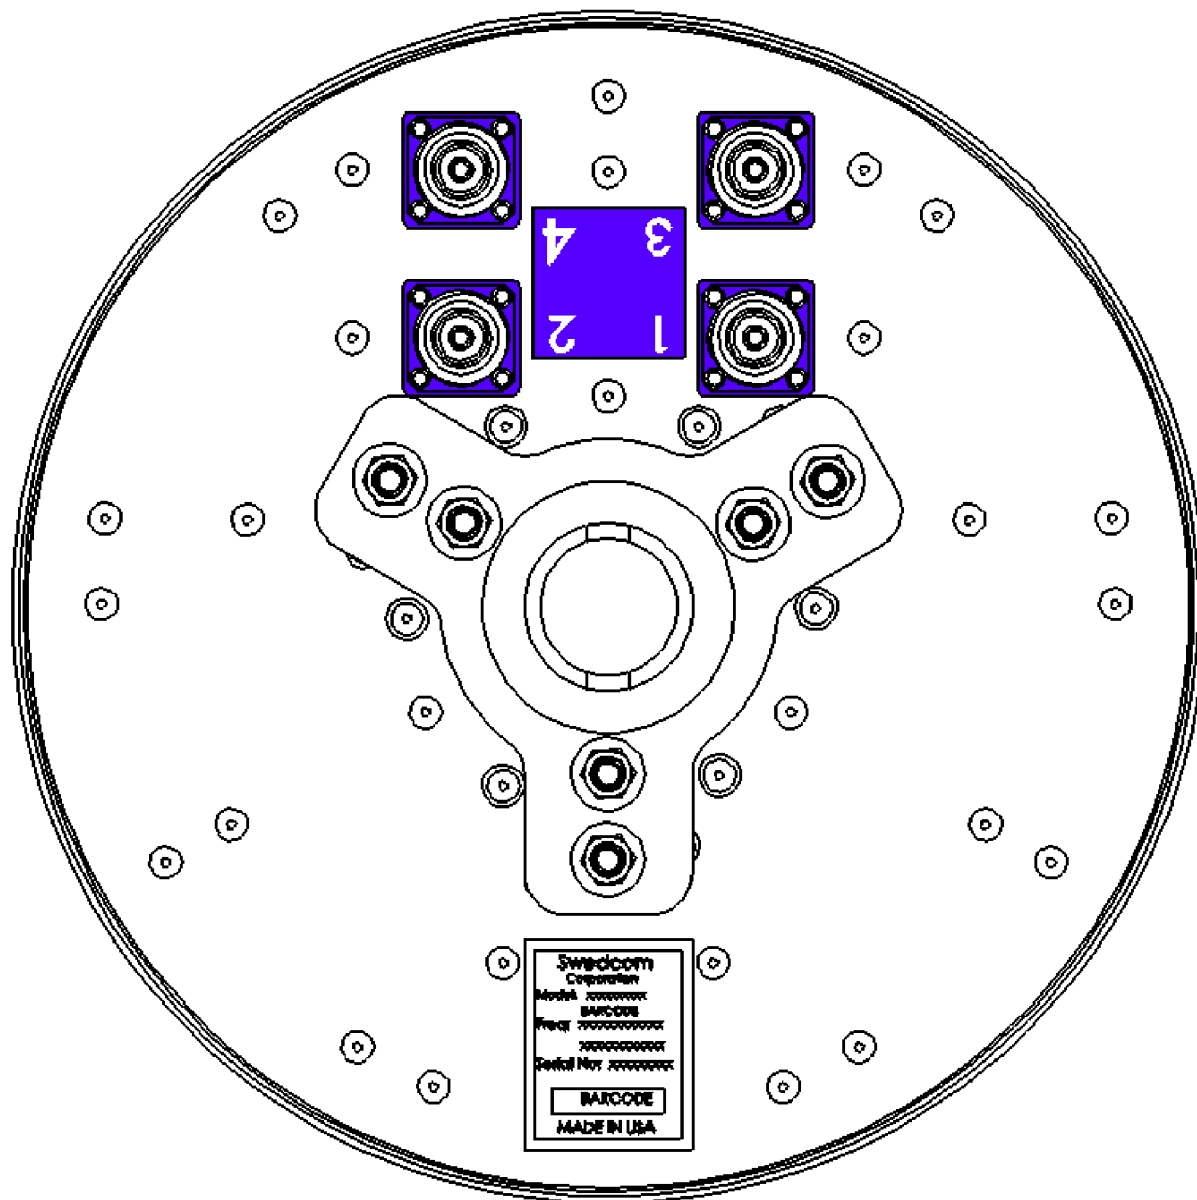

SACPC 4x36006 1710 - 2180 MHz (4x) CP Log-periodic canister antenna

Port 1 & 3 left CP.
Port 2 & 4 right CP.

Swedcom Corporation
1075 Old County Road, Suite C
Belmont, CA 94002

Phone: (650) 620-9420
Fax: (650) 620-9281